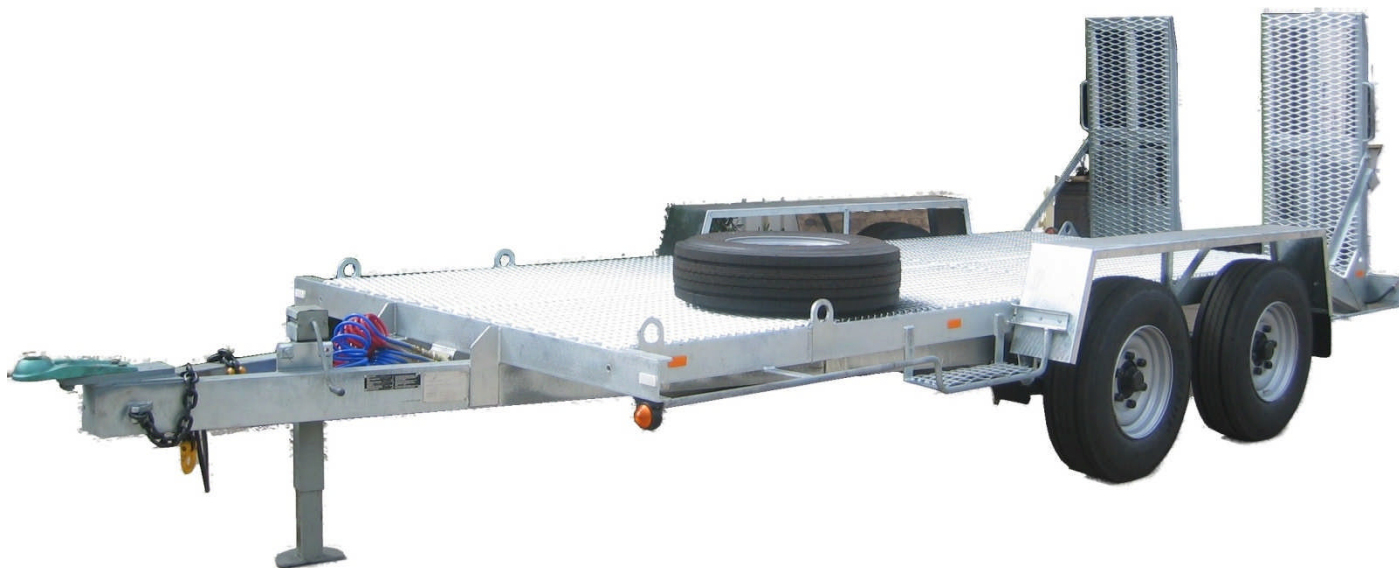

MASCA PTY. LTD. T/AS
ABN:27 121 846 188
ROGERS TRAILER HIRE & SERVICE

3 ANTIMONY STREET, CAROLE PARK
PH: (07) 3271 1427 MOB: 0418 192 894 EMAIL: mitchell@rogersaxles.com.au

PLANT TRAILER HIRE

Rogers Trailers Pty. Ltd. is offering Plant trailers with air brakes as per those supplied to Telstra for both short & long term hire. Tow couplings to suit 127 Bartlett Ball or Pintle Hook.

Available trailers are 6.0t ATM (4.0t Payload Capacity) or 9.5t ATM (7.0t Payload Capacity).

<u>HIRE TERM</u>	<u>RATE*</u>
<u>Daily</u>	<u>\$ 140.00 + GST</u>
<u>Weekly</u>	<u>\$ 600.00 + GST</u>
<u>Monthly</u>	<u>\$ 2200.00 + GST</u>